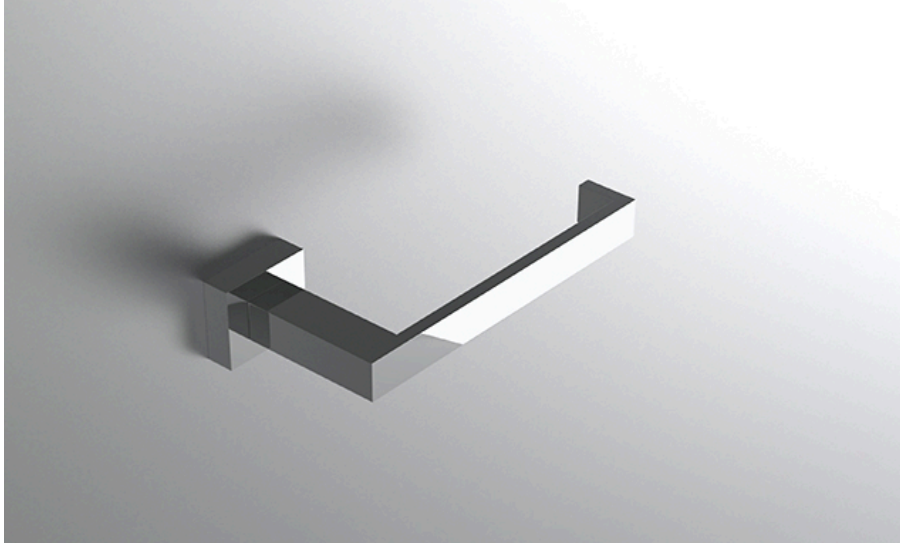

neelnox

LET
THERE
BE **DESIGN.**

FEATURES

- Premium 304 Grade Stainless Steel
- Solid Mount Construction
- Concealed Installation Hardware
- State of the art wall anchors included for installation on Dry wall or Tile

COLLECTION ICONIC

TISSUE HOLDER

Model	Product	Finishes Available
ICN-TPHR	Tissue Holder (Facing Right)	Multiple finishes available. Over 23 finishes to choose from.
ICN-TPHL	Tissue Holder (Facing Left)	